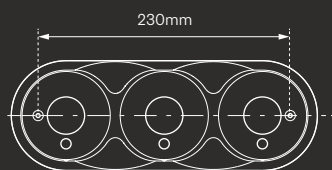

**82CWAR** 12V Bulk Pack  
**82CWARM** 12/24V Bulk Pack

**R6**  
ECE  
APPROVED

**R7**  
ECE  
APPROVED

**R38**  
ECE  
APPROVED

**R6**  
ECE  
APPROVED

**R7**  
ECE  
APPROVED

**R23**  
ECE  
APPROVED

**STOP / TAIL / INDICATOR / FOG**  
Chrome Bracket + Clear Lens

**82CFARC** 12V Bulk Pack  
**82CFARCM** 12/24V Blister Pack

**STOP / TAIL / INDICATOR / REVERSE**  
Chrome Bracket + Clear Lens

**82CWARC** 12V Bulk Pack  
**82CWARCM** 12/24V Blister Pack

OVERALL DIMENSIONS 281 x 101 x 30mm, CABLE LENGTH 300mm