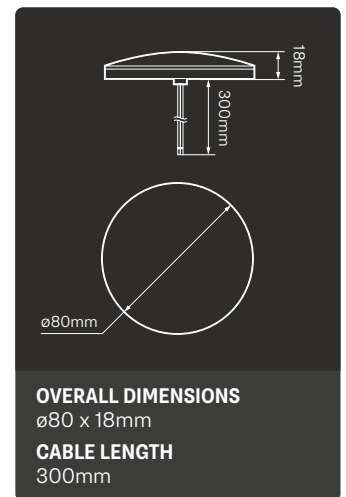

REAR FOG
Clear Lens

- **82FC** 12V Blister Pack
- **82FCB** 12V Bulk Pack
- **82FCM** 12/24V Blister Pack
- **82FCMB** 12/24V Bulk Pack