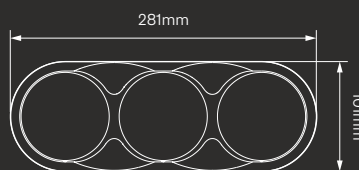

**82CWAR** 12V Bulk Pack  
**82CWARM** 12/24V Bulk Pack

**R6**  
ECE  
APPROVED

**R7**  
ECE  
APPROVED

**R38**  
ECE  
APPROVED

**R6**  
ECE  
APPROVED

**R7**  
ECE  
APPROVED

**R23**  
ECE  
APPROVED

**STOP / TAIL / INDICATOR / FOG**  
Chrome Bracket + Clear Lens

**82CFARC** 12V Bulk Pack  
**82CFARCM** 12/24V Blister Pack

**STOP / TAIL / INDICATOR / REVERSE**  
Chrome Bracket + Clear Lens

**82CWARC** 12V Bulk Pack  
**82CWARCM** 12/24V Blister Pack

OVERALL DIMENSIONS 281 x 101 x 30mm, CABLE LENGTH 300mm